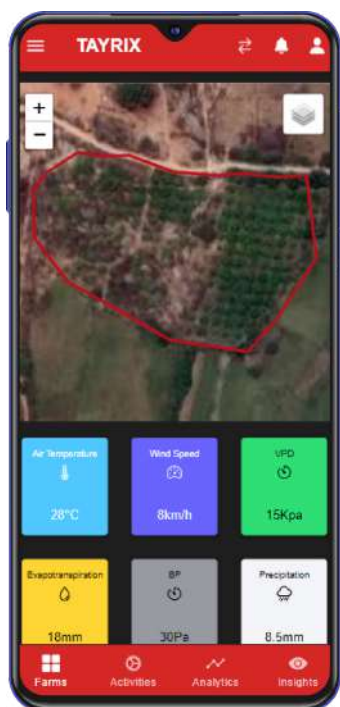

7. Multiple Zone Control: With the capability to control 4 to 6 zone areas, Fertigation Minder allows farmers to manage different sections of their fields independently. This enables precise irrigation and nutrient delivery tailored to the specific needs of each zone or crop.

8. Precise Nutrient Management: Crop Minder - Baseline optimizes nutrient delivery in irrigation pipelines by leveraging integrated data insights. By continuously monitoring soil conditions and foliage health, the system ensures the right nutrients are provided at the right time, maximizing crop productivity while minimizing waste.

9. Remote Monitoring and Control: Crop Minder - Baseline empowers farmers with remote monitoring and control capabilities. Through the mobile app, farmers can monitor real-time data, adjust fertigation parameters, and receive notifications and alerts. This enables proactive intervention and timely responses when necessary.

10. Easy Installation and Setup: Crop Minder - Baseline is designed for easy installation and setup. The sensors can be quickly deployed in the field, and the system requires minimal calibration and configuration, allowing farmers to optimize their fertigation practices without unnecessary complexities.