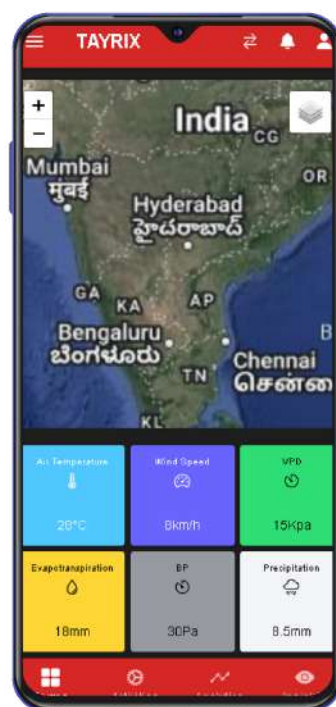

OUR SAAS APP