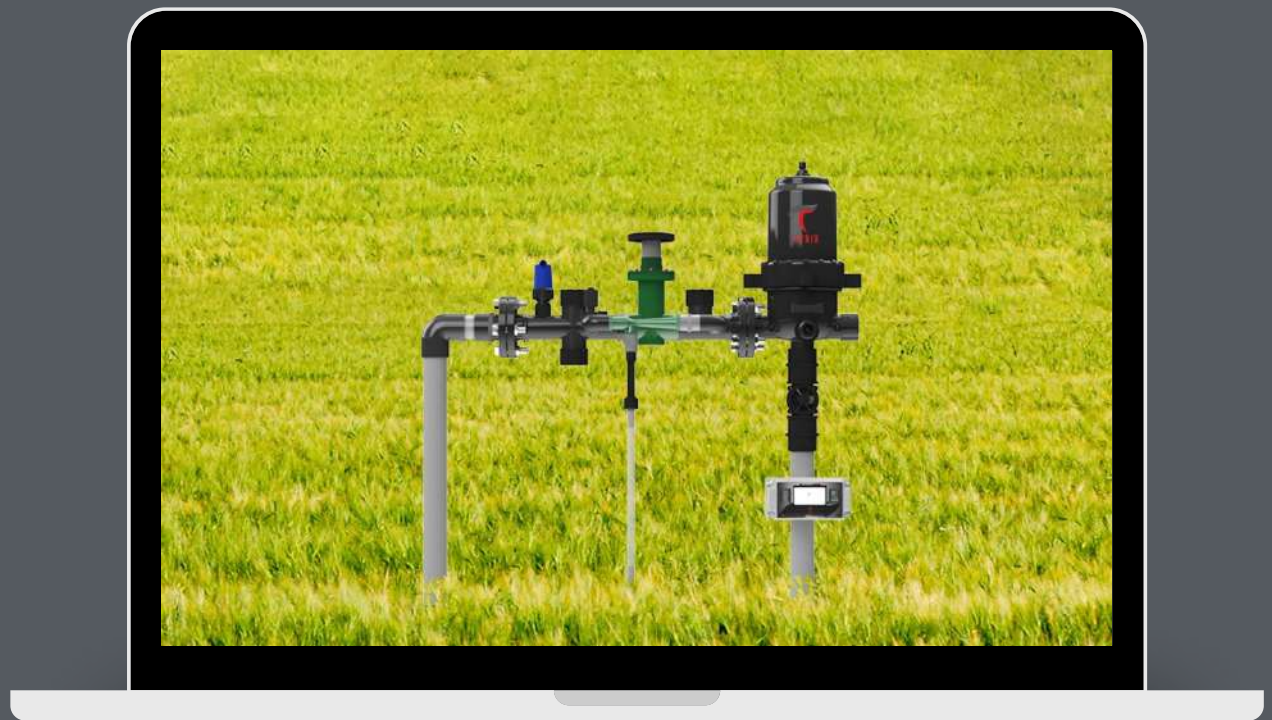

Weather Integration	Real-time weather data integration
Soil Health Monitoring	Continuous soil health assessment
Power Supply	External power source (plug-in)
Dimensions	Customizable based on user requirements
Additional Features	- Water-saving mode
	- Nutrient optimization
Warranty	Manufacturer's warranty

tayrix.com